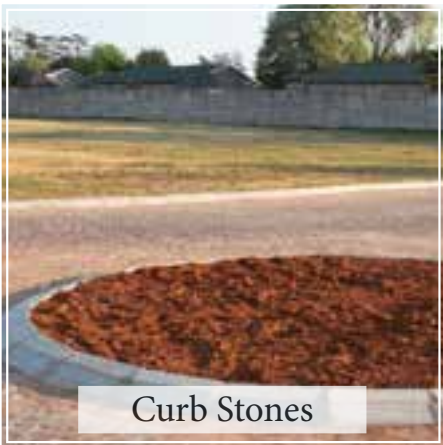

Manufacture and Install Concrete Products: Concrete Palisade, Precast Walls, Curb Stones, Paving & Cladding, Retaining Blocks, and Tree Rings

Tenders Division
Tel: 087-255-7911
Tel: 011-425-1126
Email: tenders@erwconcreteproducts.co.za
Web: <https://www.erwconcreteproducts.co.za>
CSD: MAAA086121